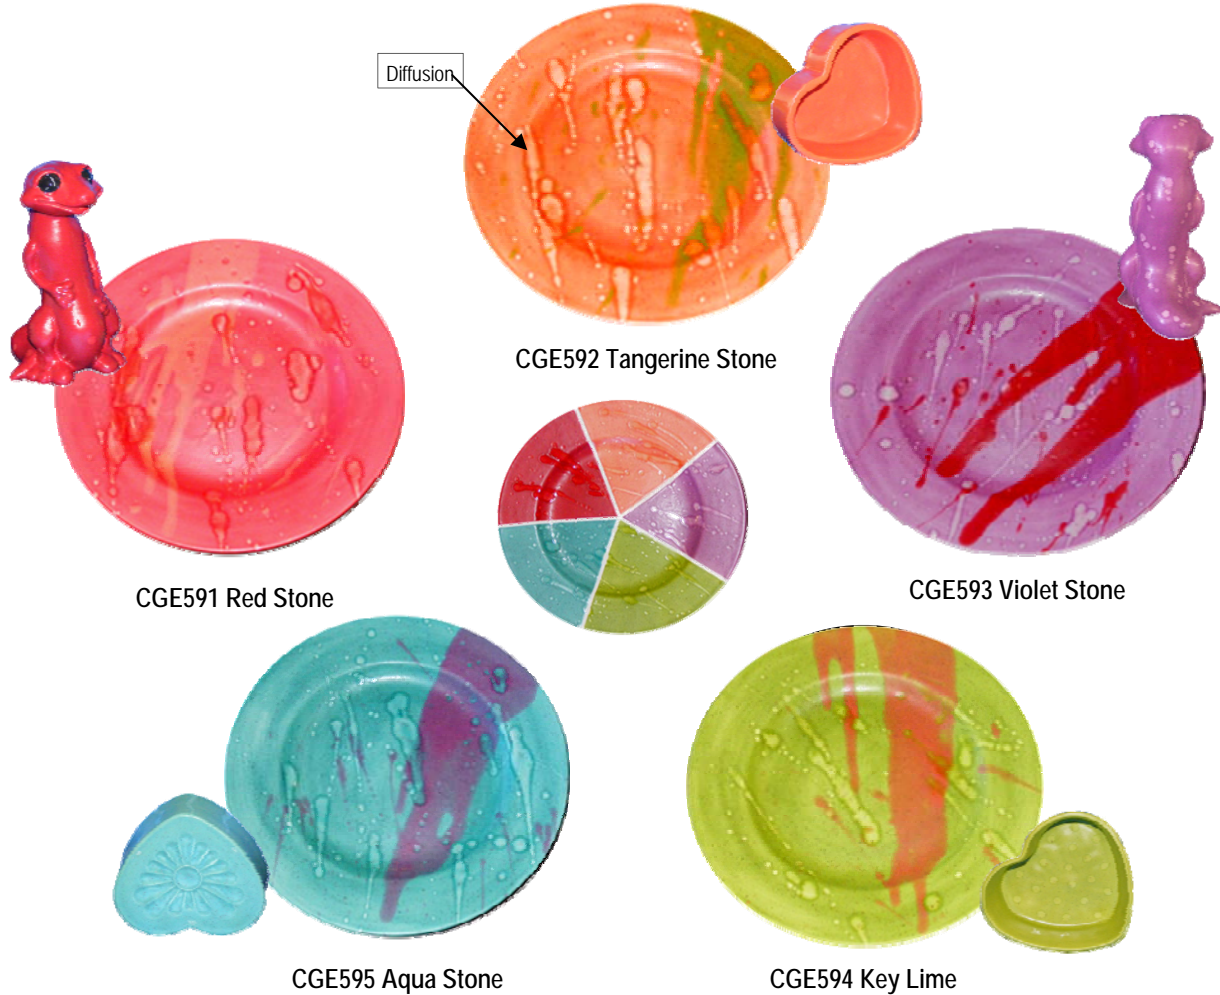

Application On Ware Comparisons:

Stoneware Look alike Glazes

Specked Matt Glazes

Color Samples
(Colored Specked Matt Glaze)

CGE591 Red Stone

CGE592 Tangerine Stone

CGE593 Violet Stone

CGE595 Aqua Stone

CGE594 Key Lime

Diffusion Examples

Diffusion with Gizmo and brush over a Trend Stone glaze.